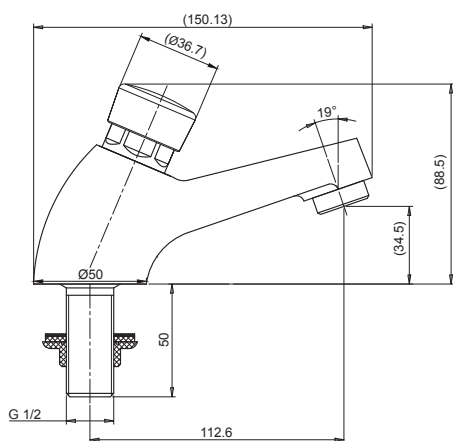

Garantía

Sin límite de tiempo contra cualquier defecto de fabricación.

Medidas nominales packing

Dimensiones:

Ancho: 180mm
Fondo: 128mm
Alto: 52mm

Material

Bronce

Peso:

0.78 Kg